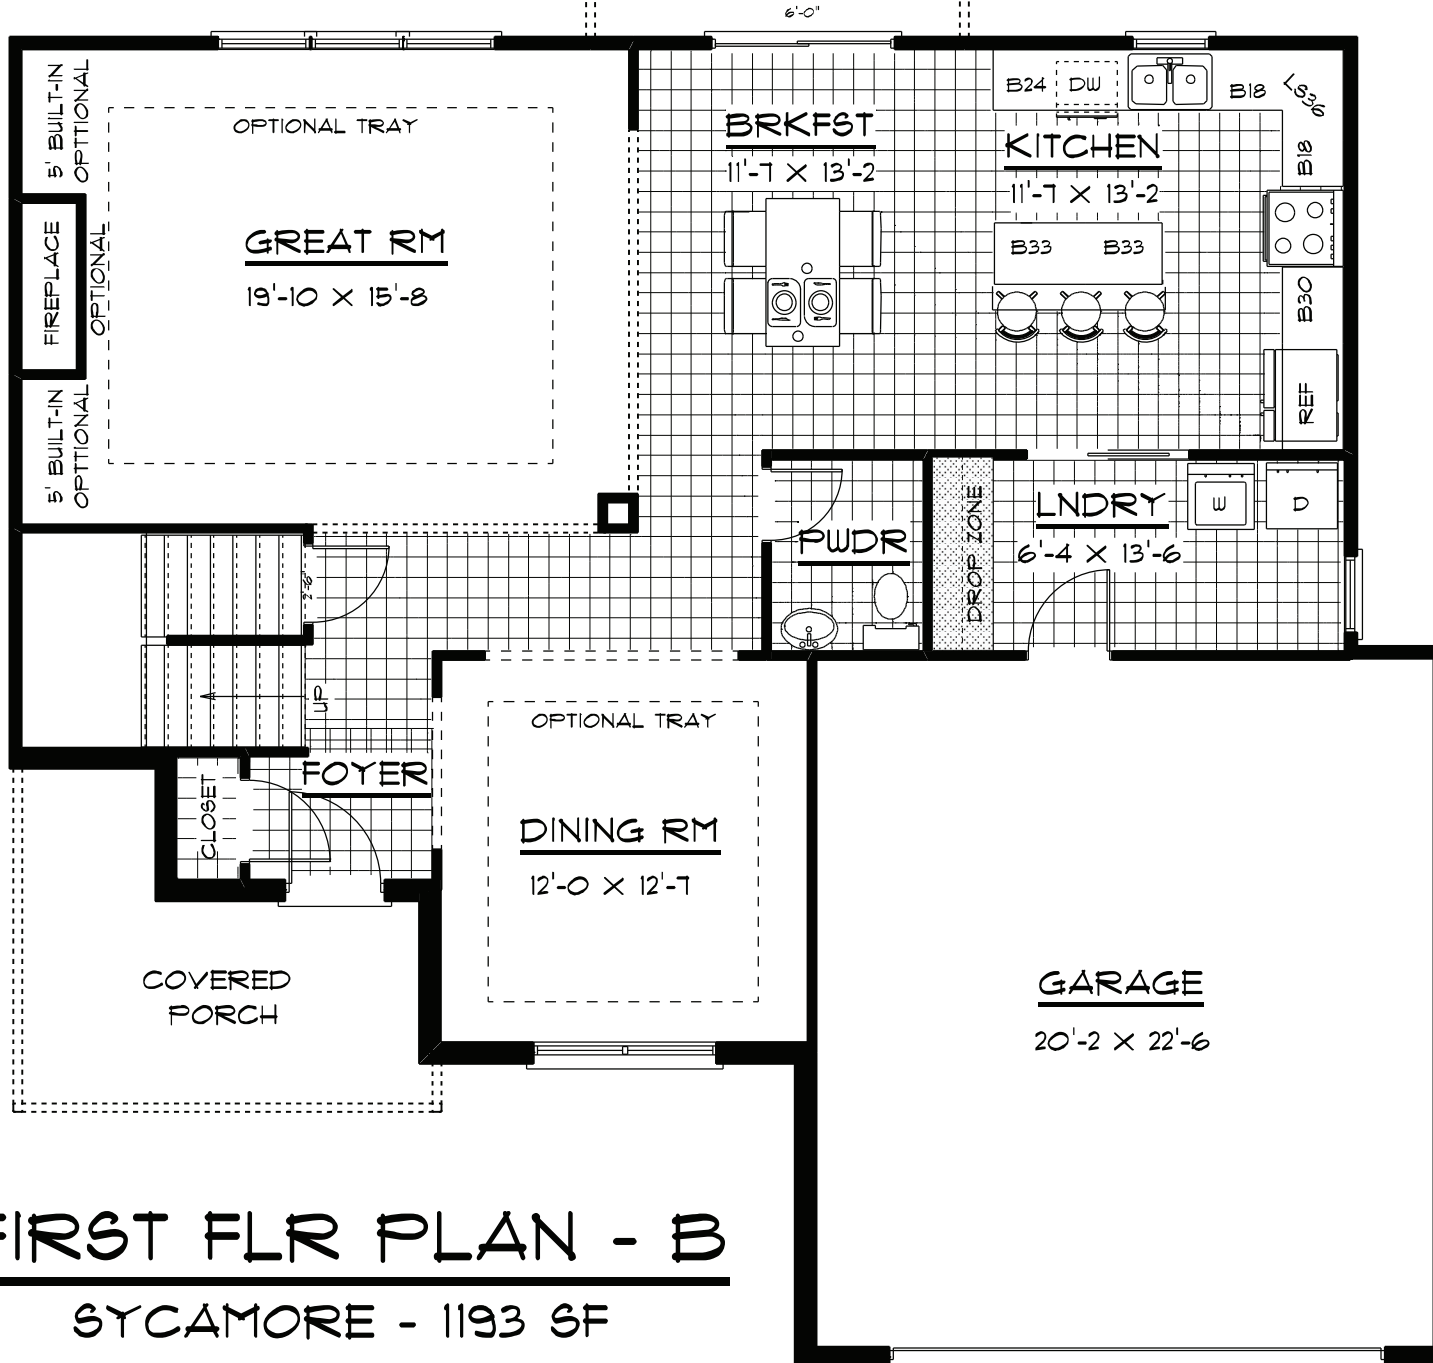

Everything can be changed. Plans may be shown with optional features such as side load garage, etc. Basement and options will cause variances in floor plans. Contact our sales team for more information. Because we are constantly working to improve our homes, floor plans are subject to change without notice.

OPTIONAL
COVERED
PORCH
12'-0" X 10'-0"

FIRST FLR PLAN - B

SYCAMORE - 1193 SF