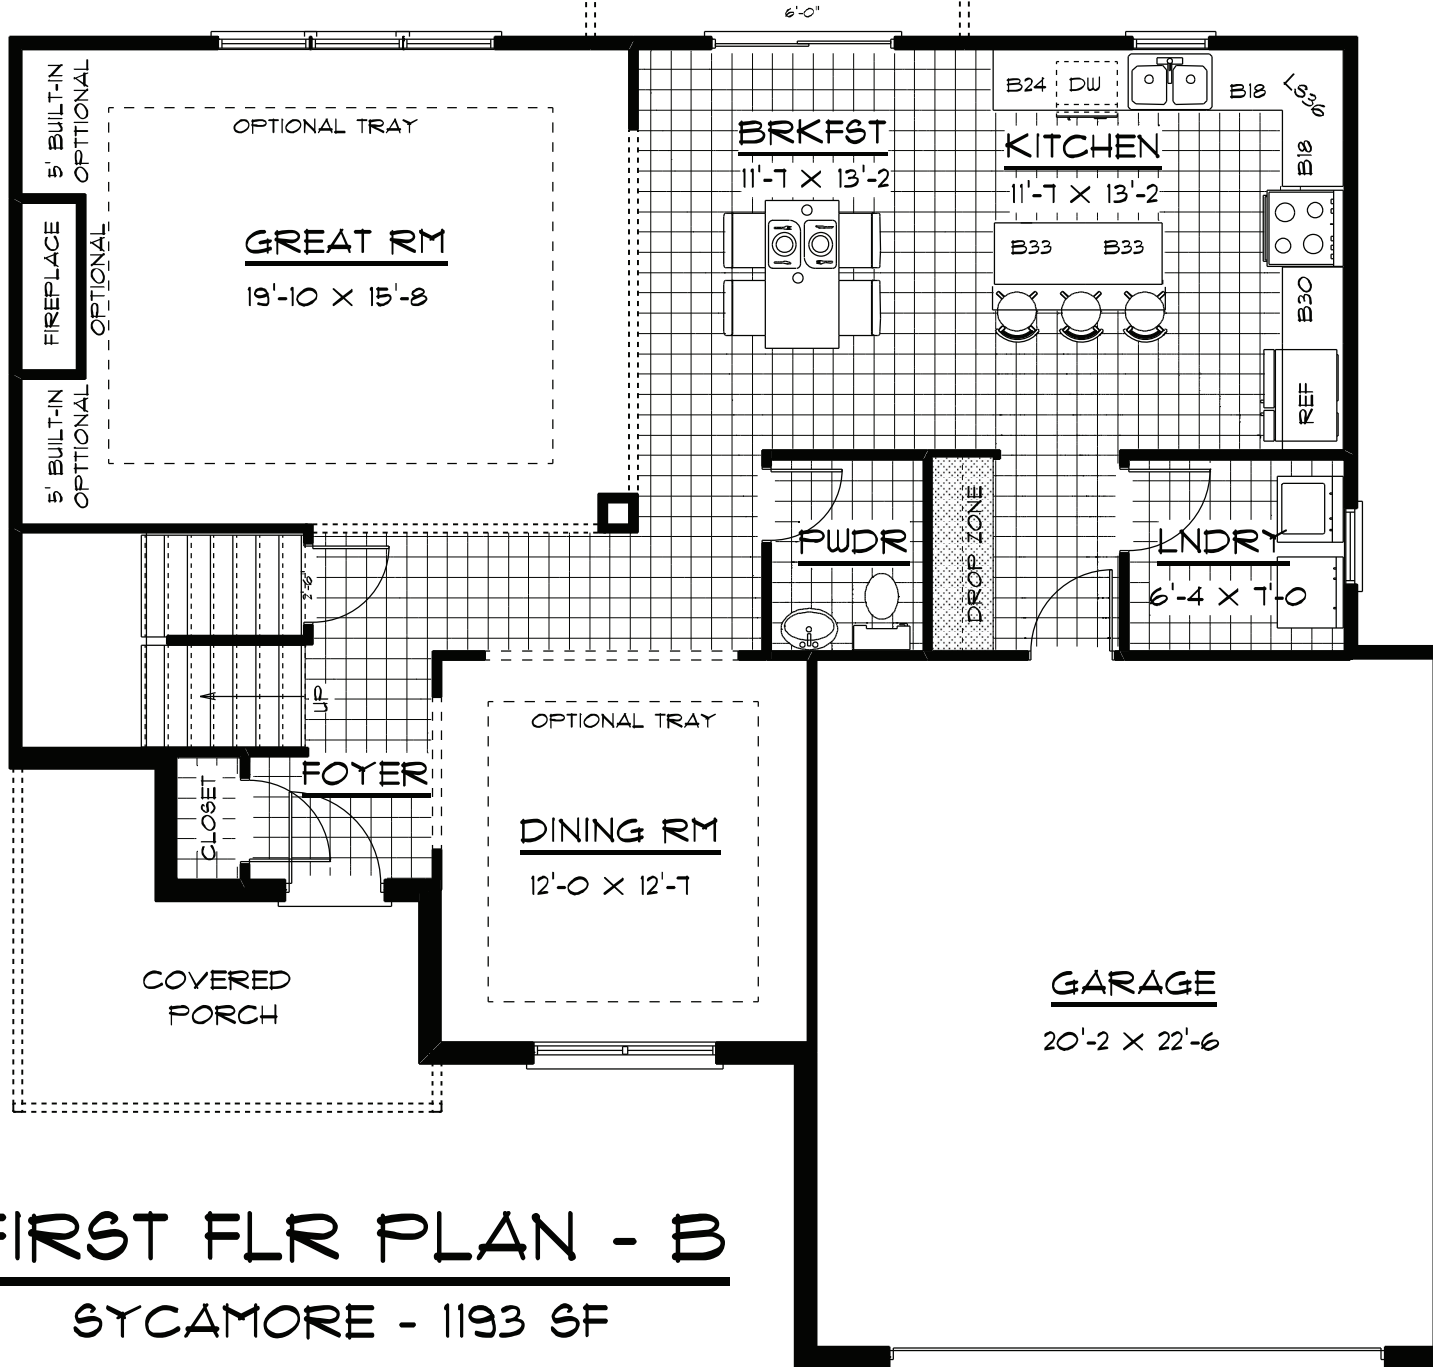

Everything can be changed. Plans may be shown with optional features such as side load garage, etc. Basement and options will cause variances in floor plans. Contact our sales team for more information. Because we are constantly working to improve our homes, floor plans are subject to change without notice.

OPTIONAL  
COVERED  
PORCH  
12'-0" X 10'-0"

# FIRST FLR PLAN - B

SYCAMORE - 1193 SF