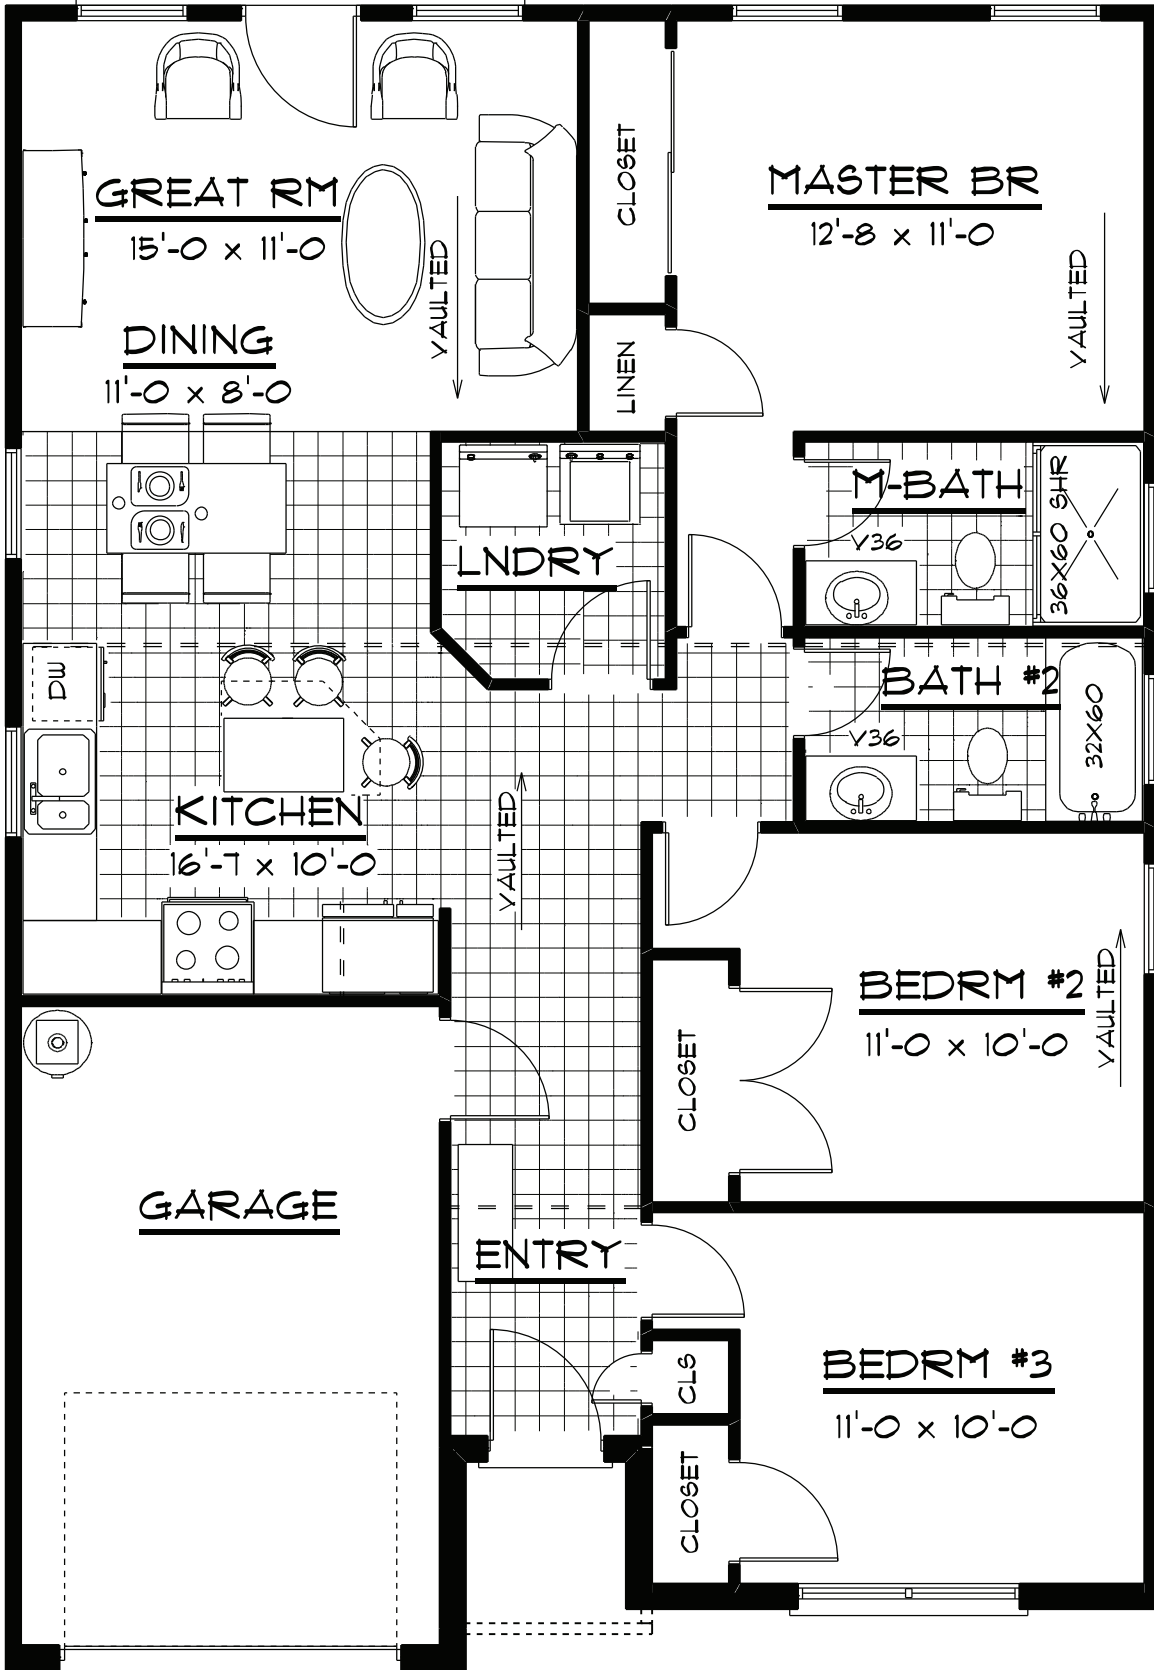

CONC PATIO

BILBERRY - B

FIRST FLOOR - 1146 SF