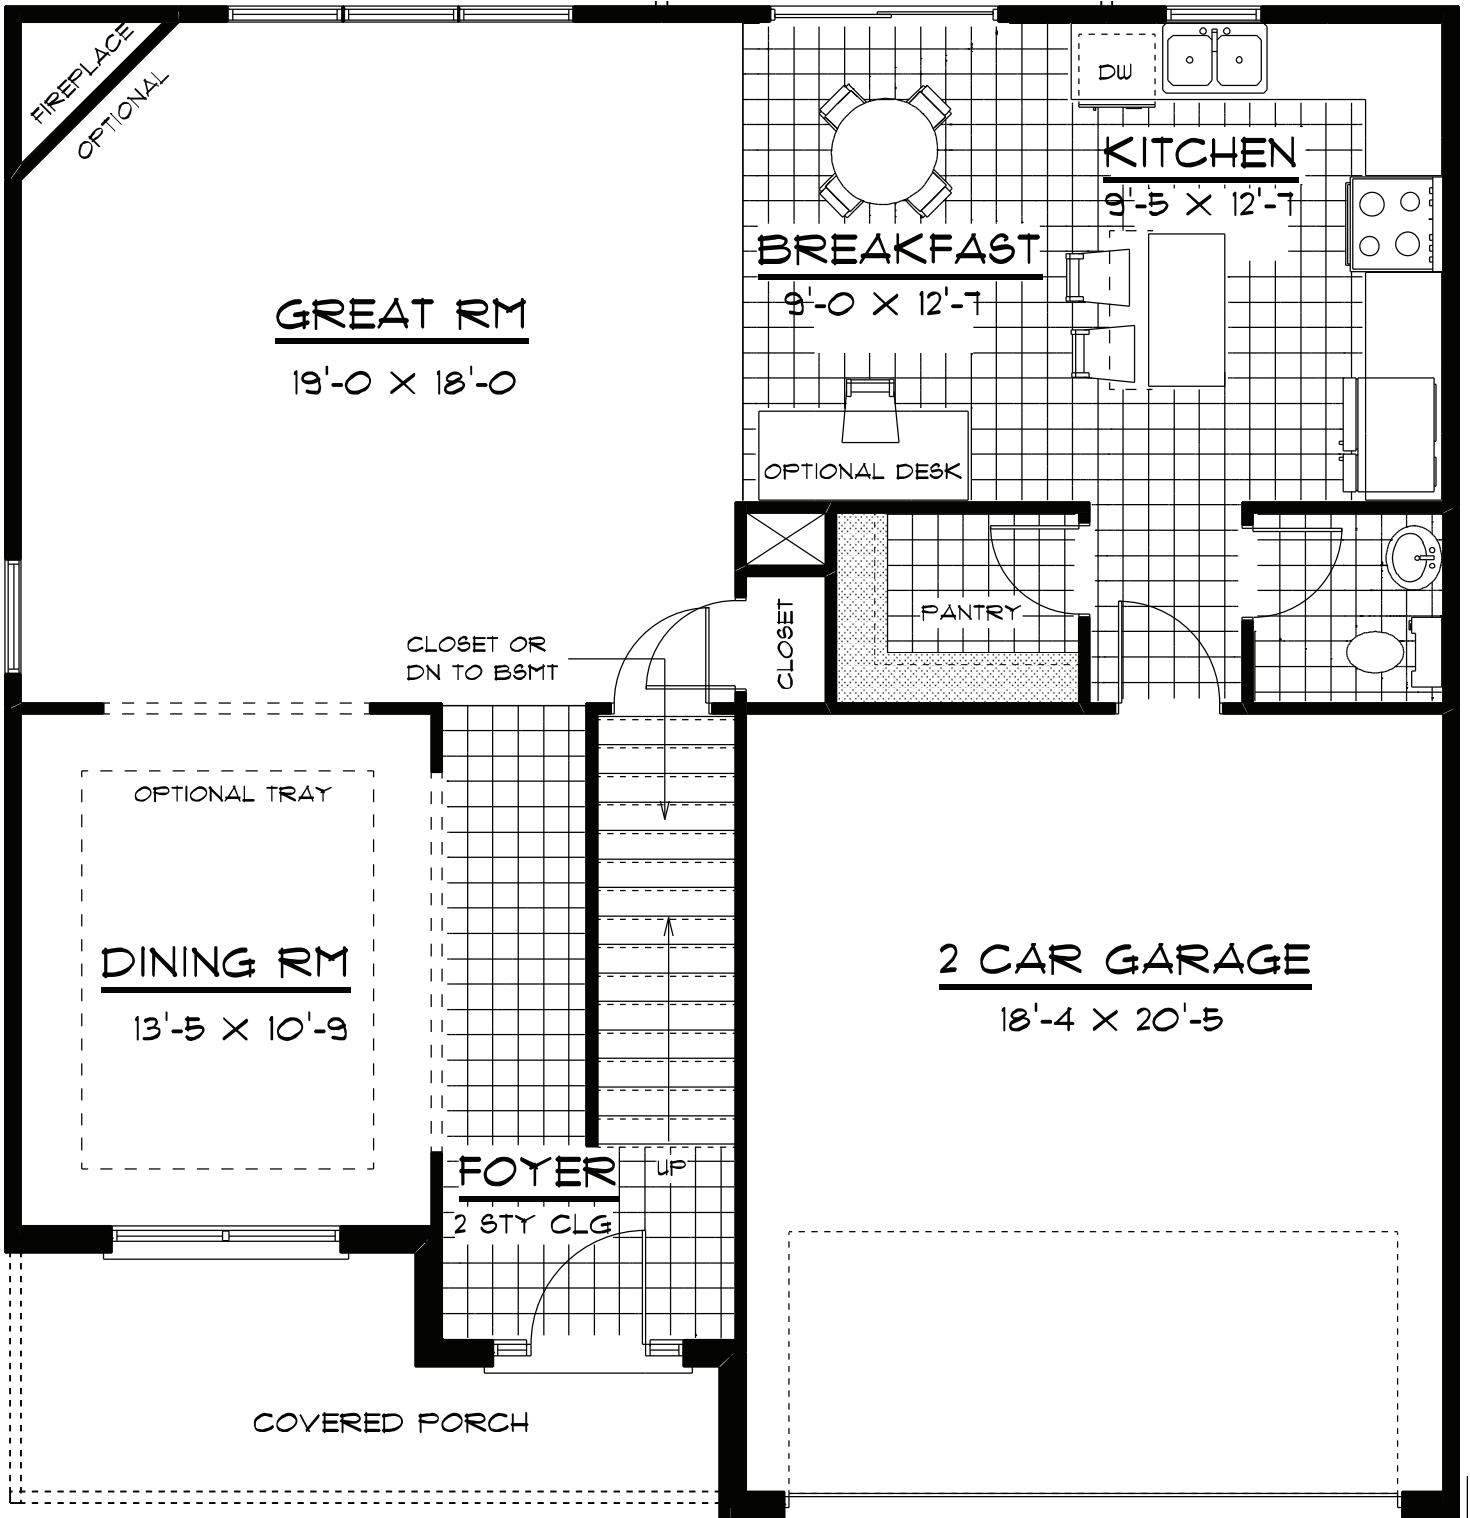

Everything can be changed. Plans may be shown with optional features such as side load garage, etc. Basement and options will cause variances in floor plans. Contact our sales team for more information. Because we are constantly working to improve our homes, floor plans are subject to change without notice.

OPTIONAL
12X10 COVERED PORCH

BLACKBERRY - A

FIRST FLOOR = 1330 SF