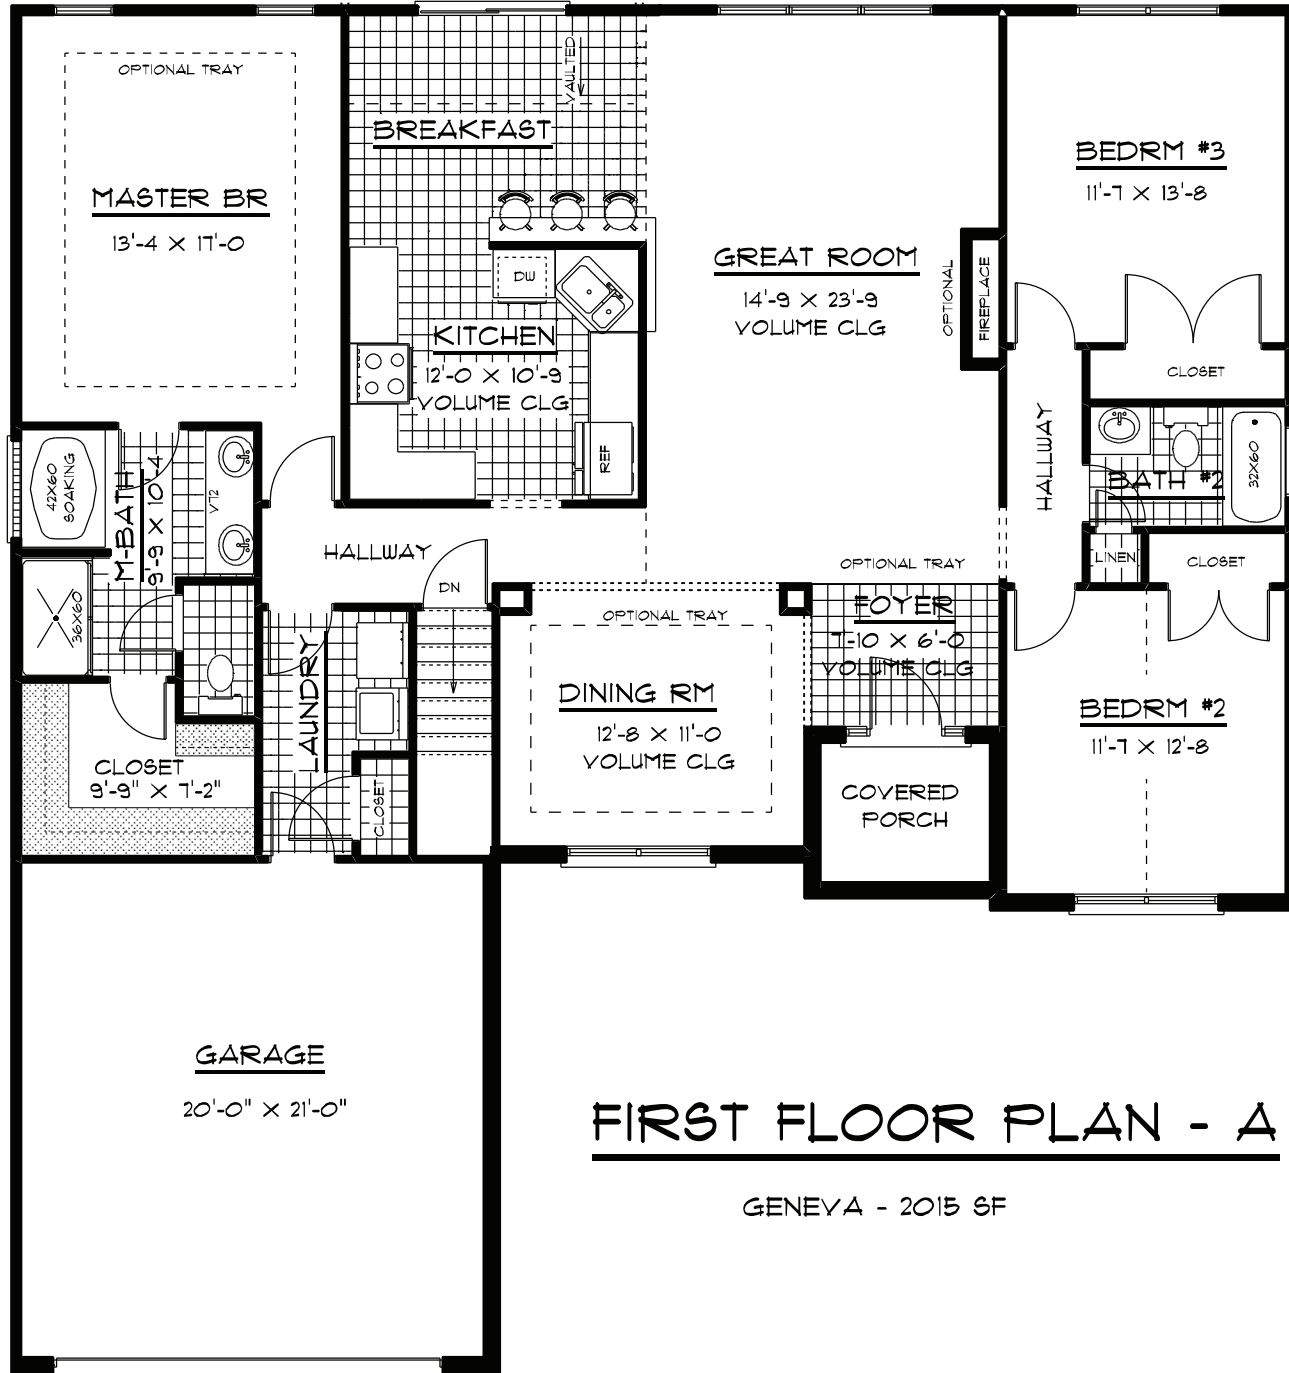

Everything can be changed. Plans may be shown with optional features such as side load garage, etc. Basement and options will cause variances in floor plans. Contact our sales team for more information. Because we are constantly working to improve our homes, floor plans are subject to change without notice.

OPTIONAL COVERED PORCH  
12'-0" X 10'-0"

# FIRST FLOOR PLAN - A

GENEVA - 2015 SF

16'-0"