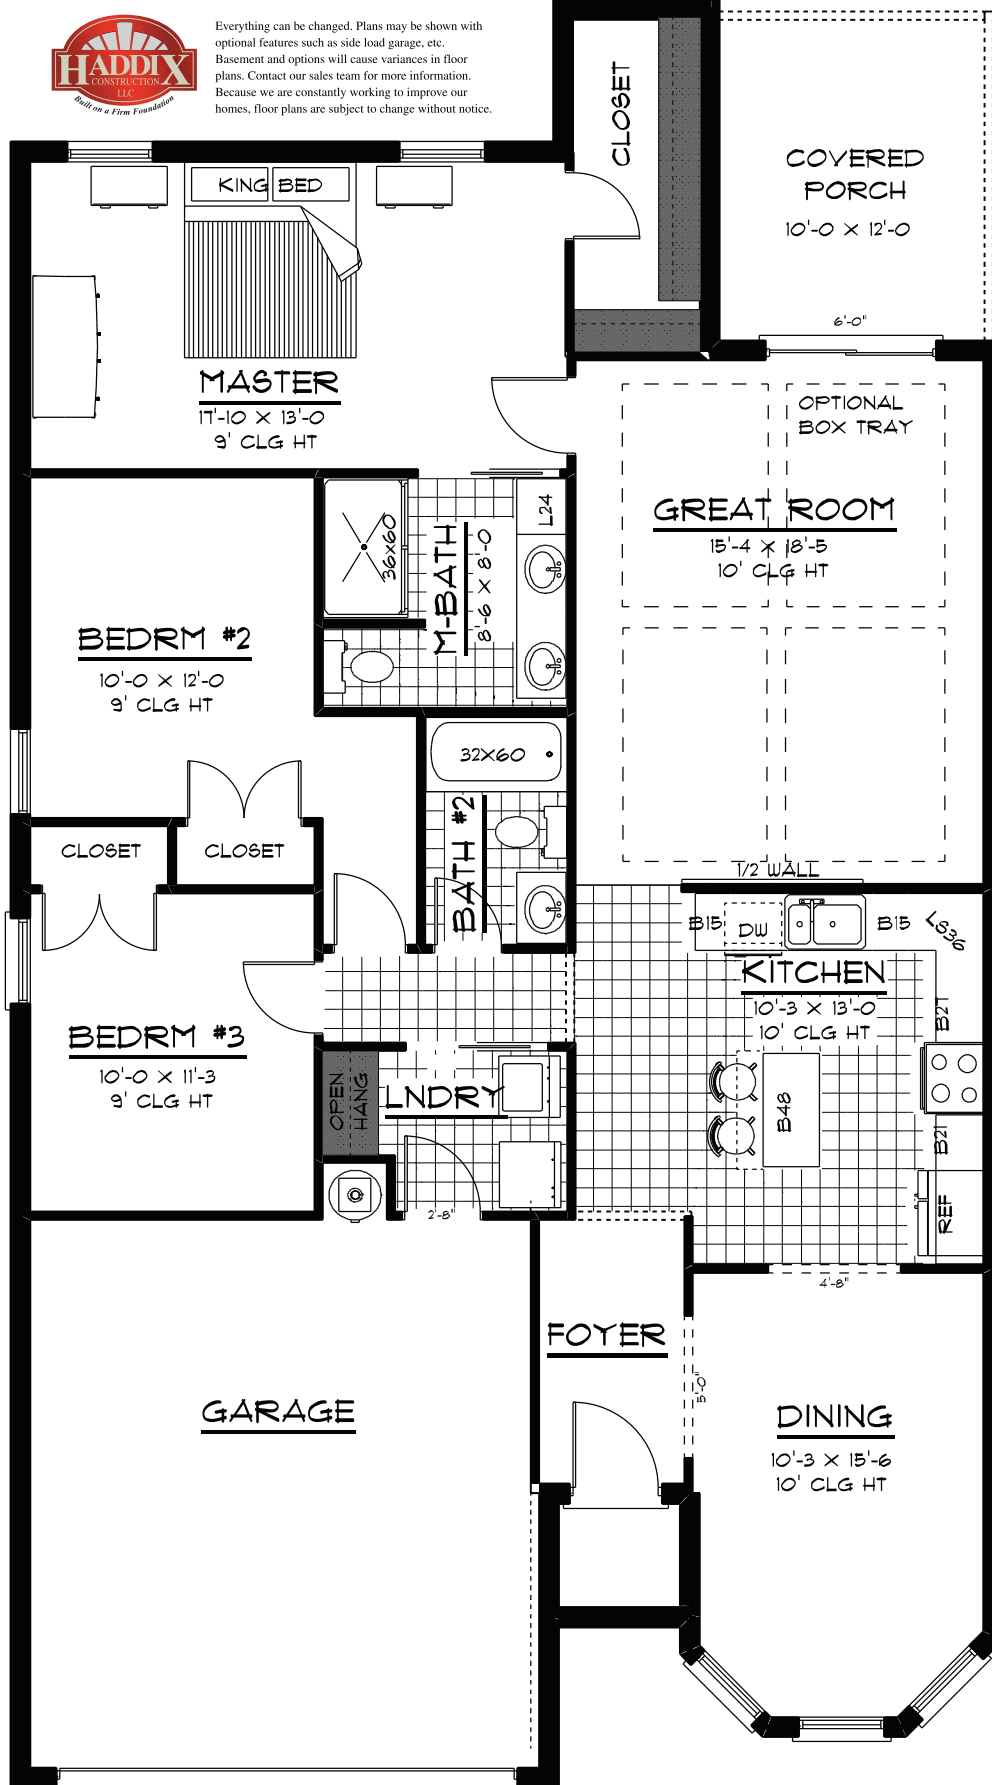

FIRST FLR PLAN - C

PALOVERDE - 1540 SF
(LARGE REAR PORCH)