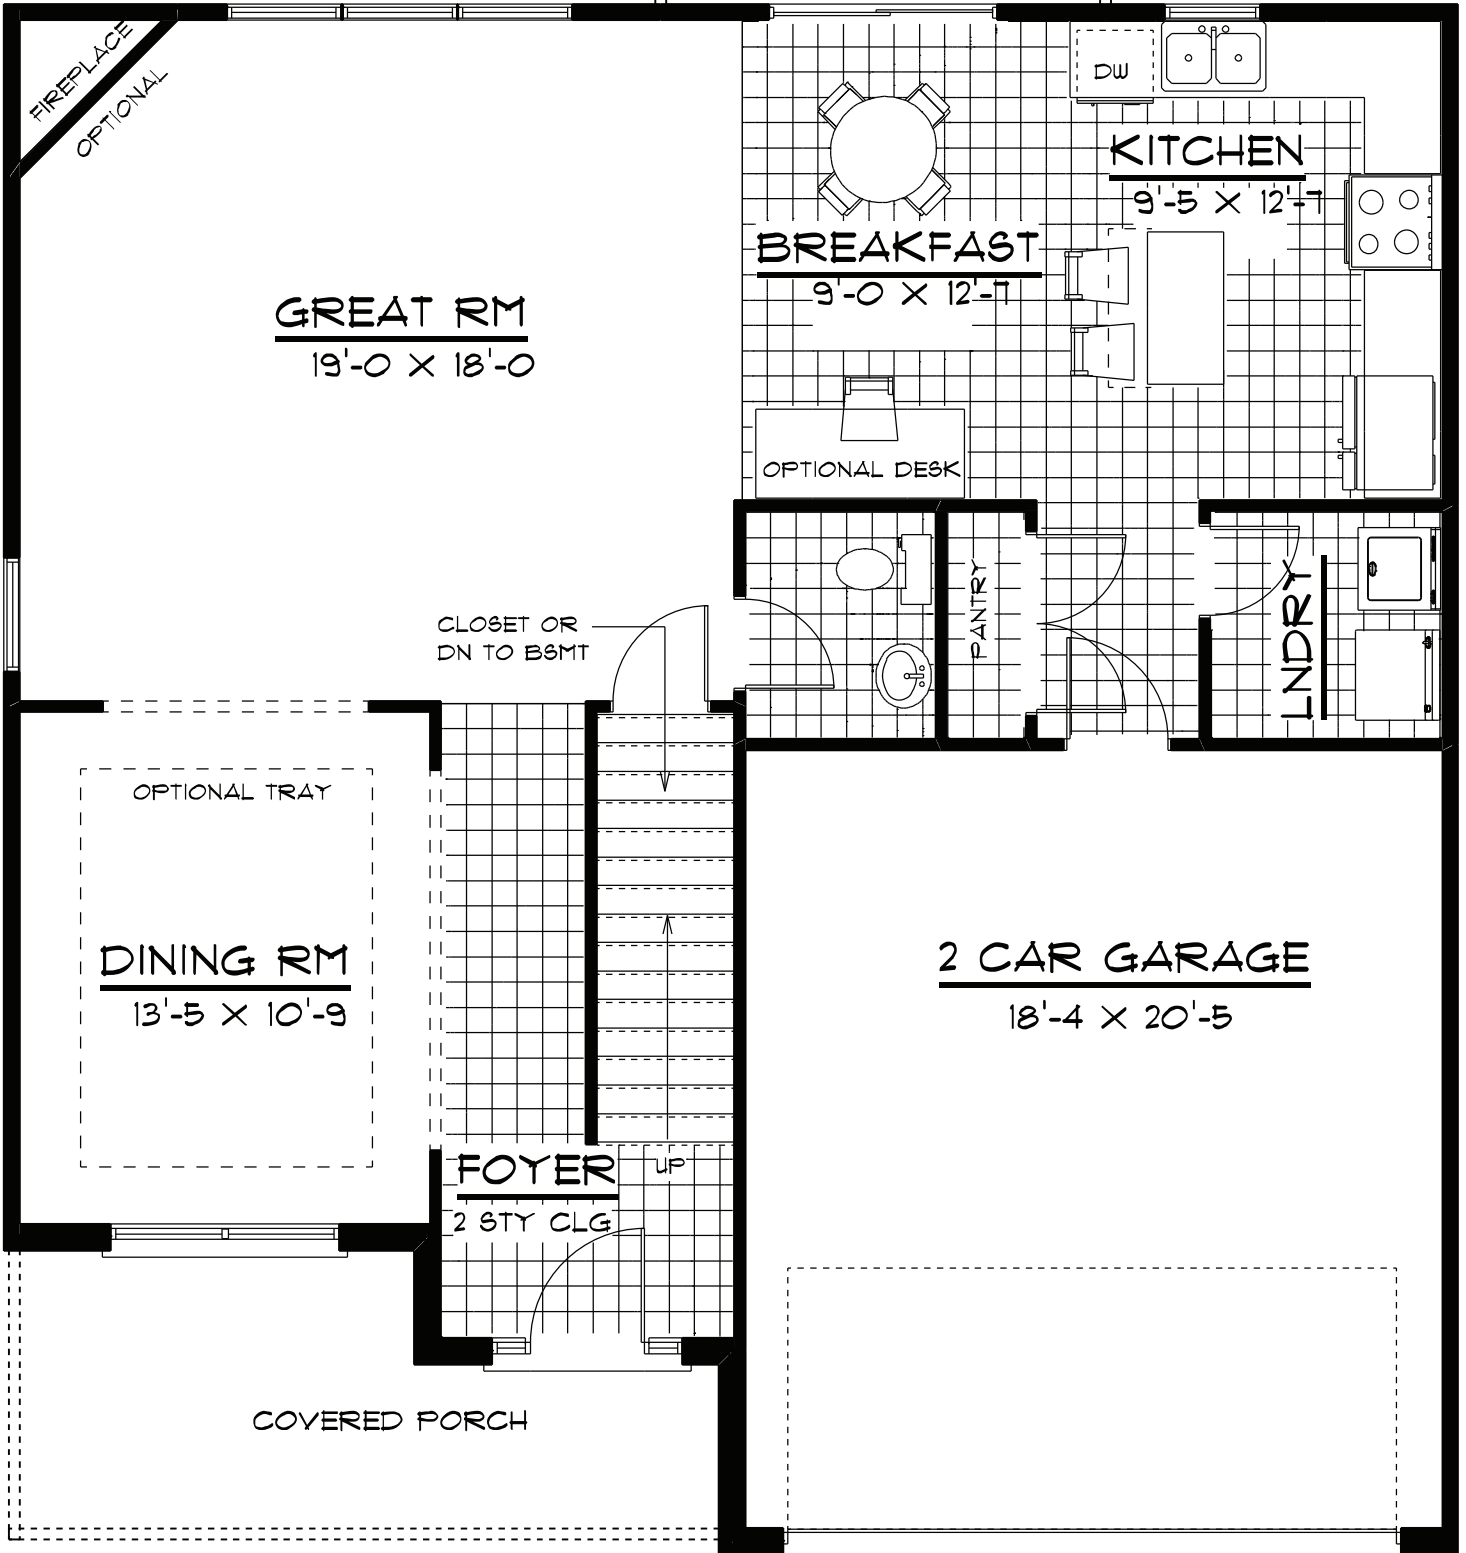

Everything can be changed. Plans may be shown with optional features such as side load garage, etc. Basement and options will cause variances in floor plans. Contact our sales team for more information. Because we are constantly working to improve our homes, floor plans are subject to change without notice.

OPTIONAL
12X10 COVERED PORCH

BLACKBERRY - B

FIRST FLOOR = 1330 SF