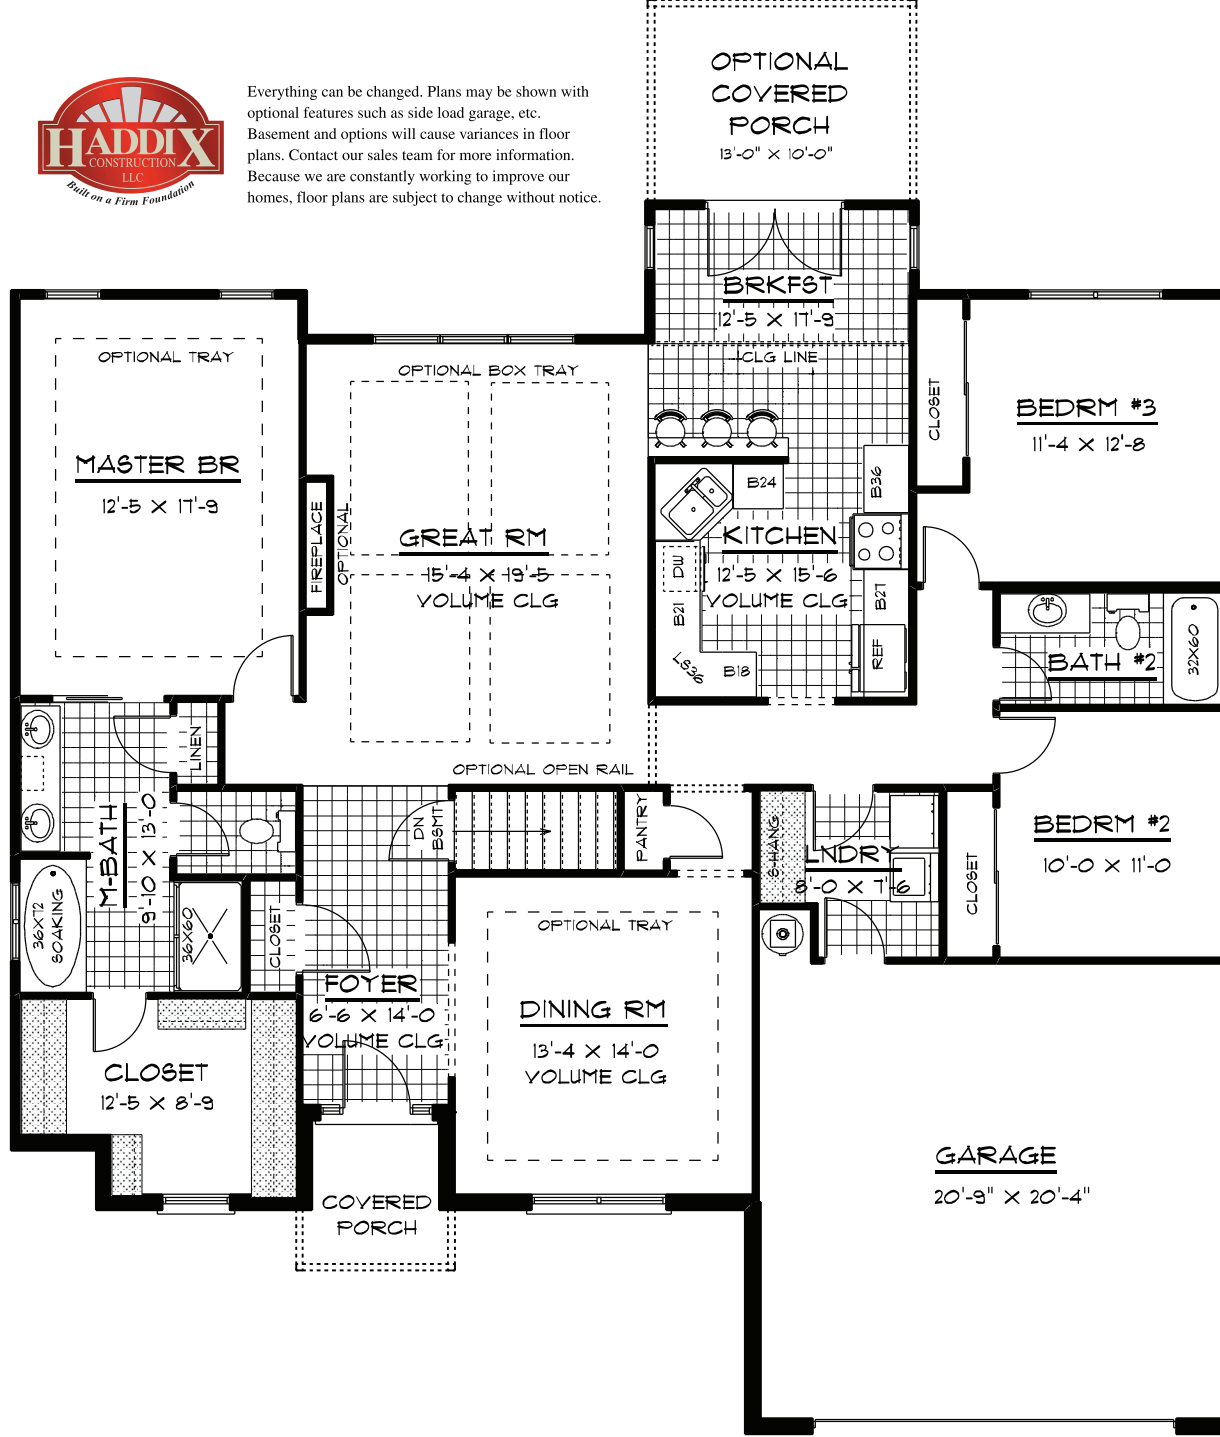

Everything can be changed. Plans may be shown with optional features such as side load garage, etc. Basement and options will cause variances in floor plans. Contact our sales team for more information. Because we are constantly working to improve our homes, floor plans are subject to change without notice.

FIRST FLOOR PLAN - A

WAVERLY - 2060 SF