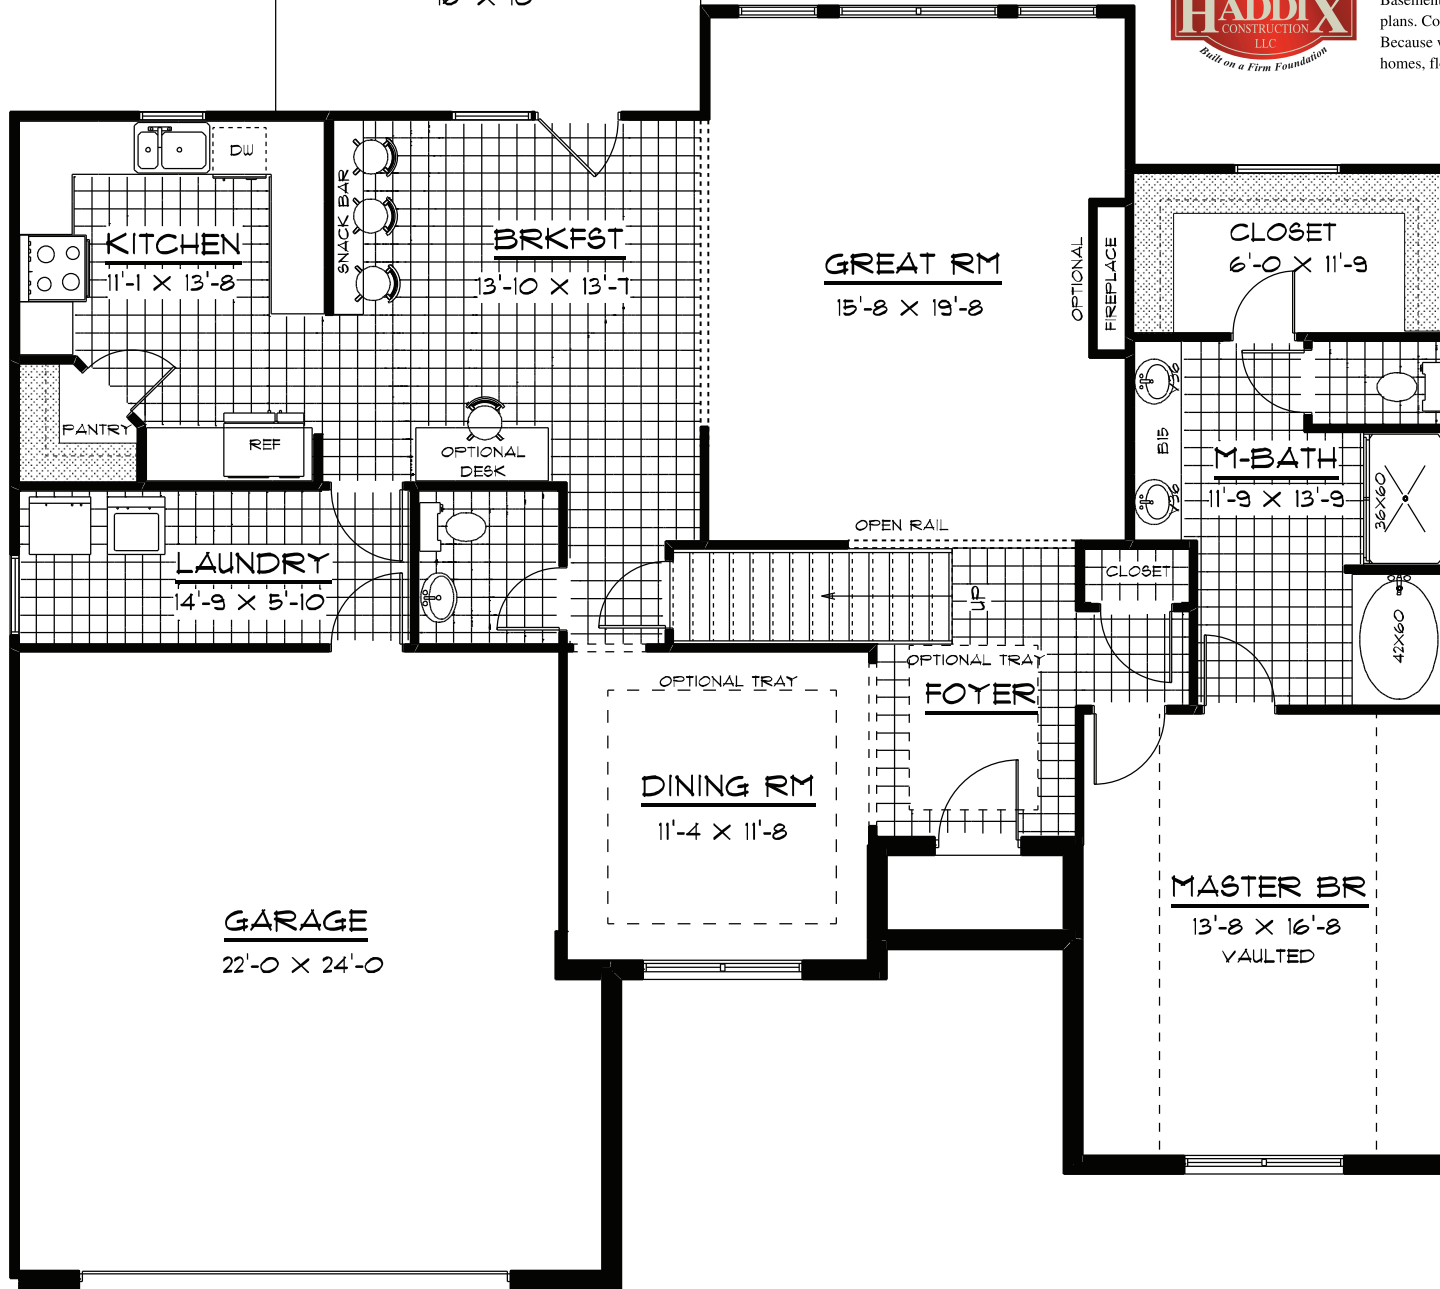

OPTIONAL
COVERED PORCH
16' X 10'

Everything can be changed. Plans may be shown with optional features such as side load garage, etc. Basement and options will cause variances in floor plans. Contact our sales team for more information. Because we are constantly working to improve our homes, floor plans are subject to change without notice.

FIRST FLOOR PLAN - A

COVENTRY - 1675 SF