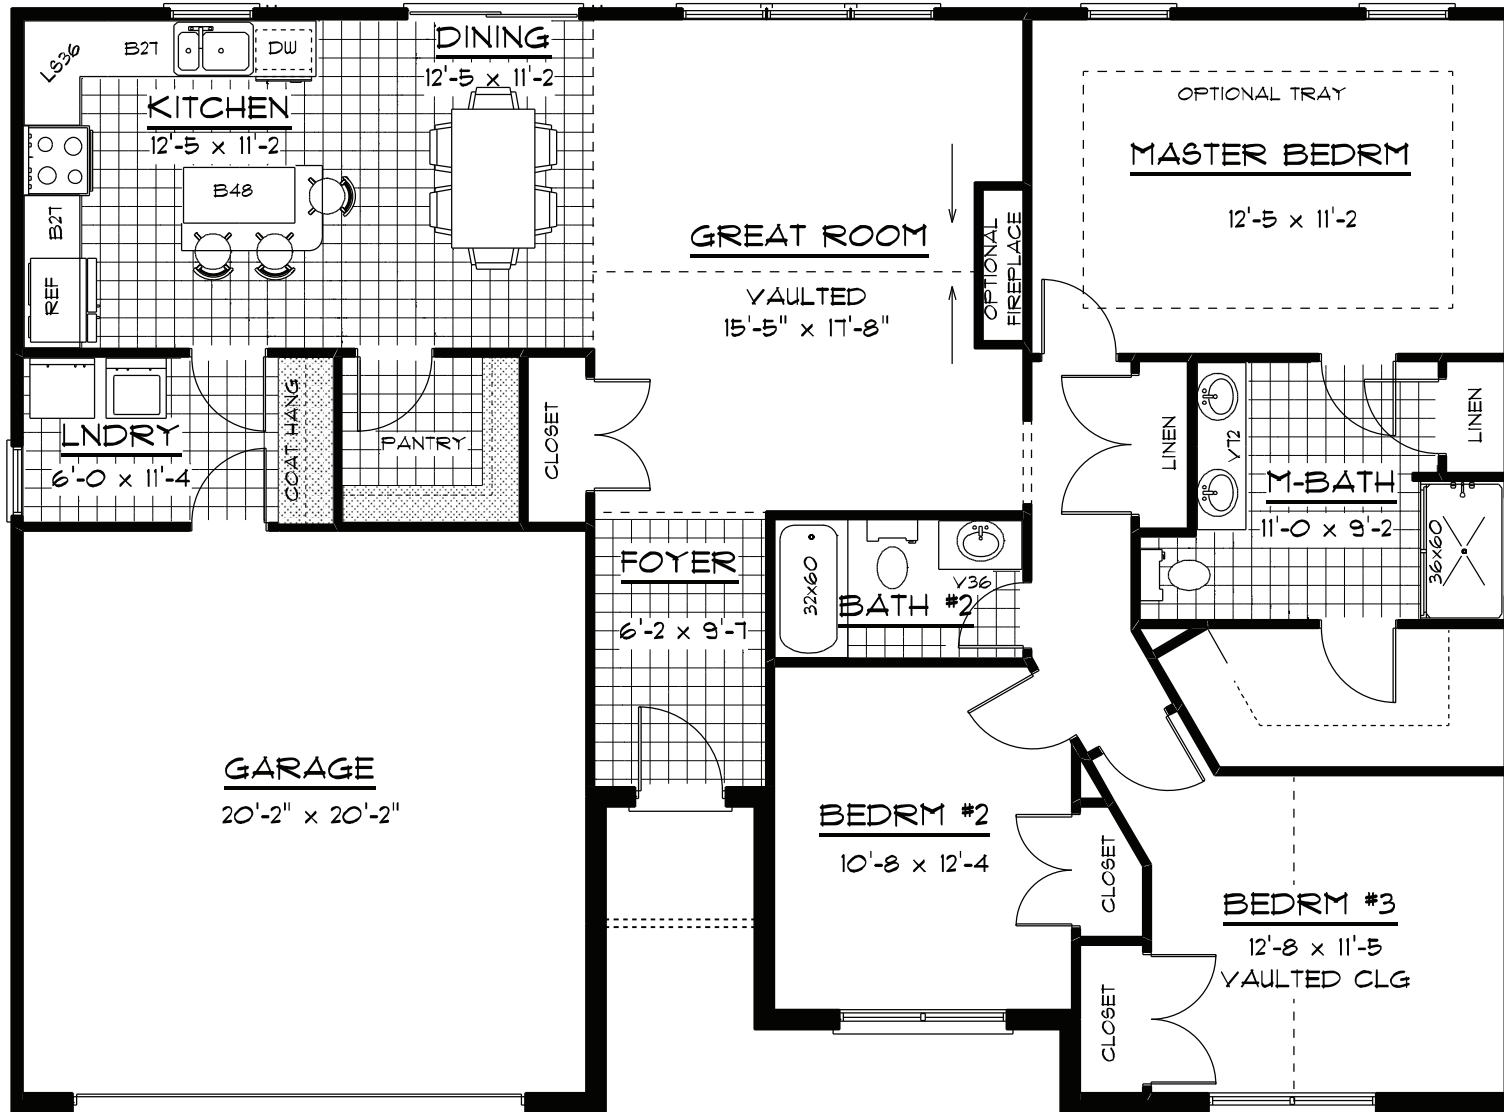

OPTIONAL
COVERED PORCH
12' x 10'

Everything can be changed. Plans may be shown with optional features such as side load garage, etc. Basement and options will cause variances in floor plans. Contact our sales team for more information. Because we are constantly working to improve our homes, floor plans are subject to change without notice.

FIRST FLOOR PLAN - A

ROSEWOOD - 1650 SF