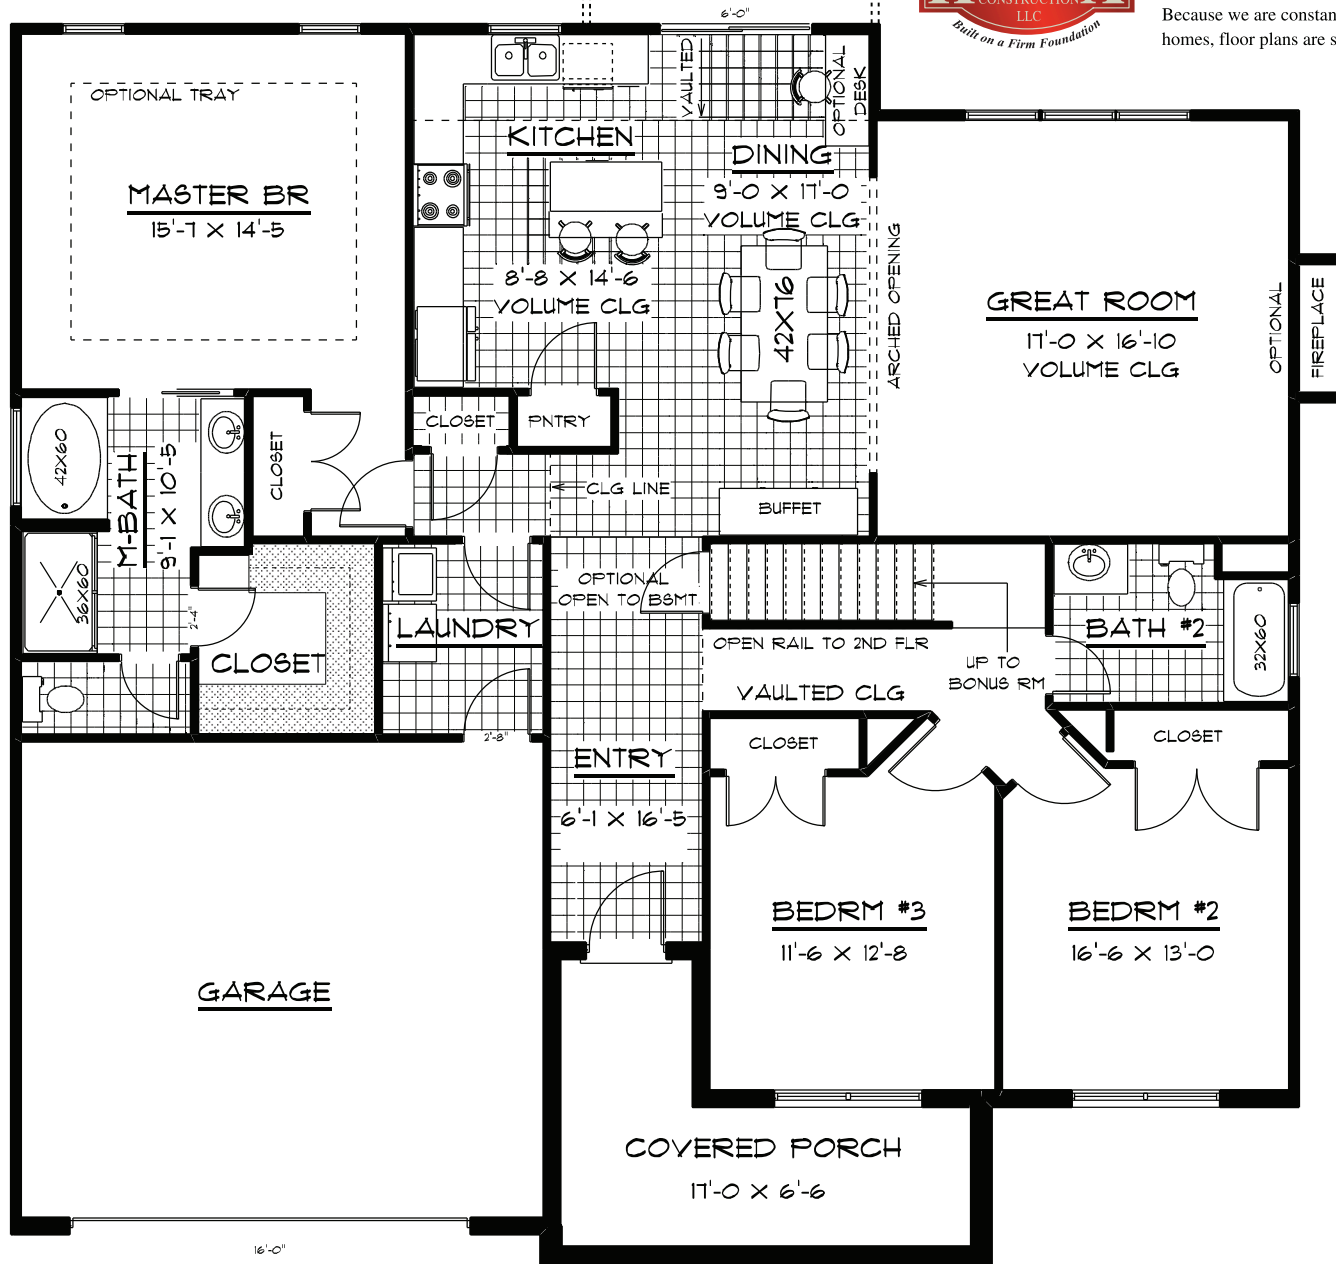

OPTIONAL
COVERED PORCH

Everything can be changed. Plans may be shown with optional features such as side load garage, etc. Basement and options will cause variances in floor plans. Contact our sales team for more information. Because we are constantly working to improve our homes, floor plans are subject to change without notice.

FIRST FLOOR PLAN - 52 FT

BIRCHWOOD - 1915 SF